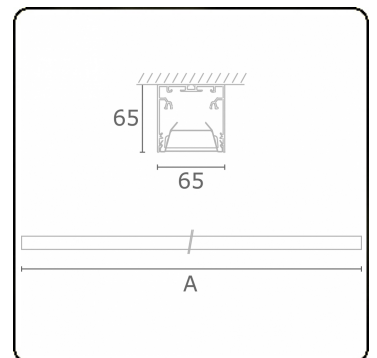

Rekta 65x65 Direct - VDT - HO 150mA - ANO
05.94024594-0001

Fixture details

Mounting	Ceiling
Light emission	Direct
Fitting cover	VDT louvre
Protection rate	IP 20
Housing	Aluminium
Finish	anodized finish
Certificates	CE, ISO 9001

Electric details

Protection class	I
Supply	230V
Control gear box	Current driver DALI/TD

Lamp details

Lamptype	LED 4000K
Wattage	3,2W
Gross luminous flux	6030
Luminaire power	31,7W
Number	9
Lifetime LED module	L80/B10 > 72000h
Color tolerance	MacAdam 3
CRI	>80

Photometric details

UGR	<19
CIE Fluxcode	80 99 100 100 76

Dimensions

A	2530 mm
---	---------

Remarks

Ceiling luminaire - Direct - HO 150mA - VDT - ANO

ENERGY

Verrijgbaar op aanvraag.