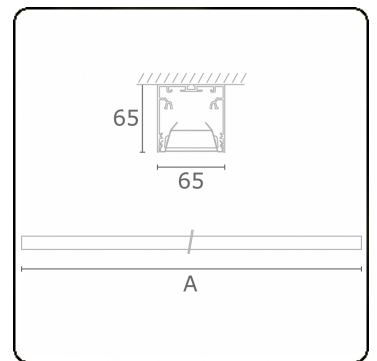

Rekta 65x65 Direct - VDT - HO 150mA - ANO  
05.94024594-0001

**Fixture details**

Mounting	Ceiling
Light emission	Direct
Fitting cover	VDT louvre
Protection rate	IP 20
Housing	Aluminium
Finish	anodized finish
Certificates	CE, ISO 9001

**Photometric details**

UGR	<19
CIE Fluxcode	80 99 100 100 76

**Dimensions**

A	2530 mm
---	---------

**Remarks**

Ceiling luminaire - Direct - HO 150mA - VDT - ANO

**ENERGY**

Verrijgbaar op aanvraag.