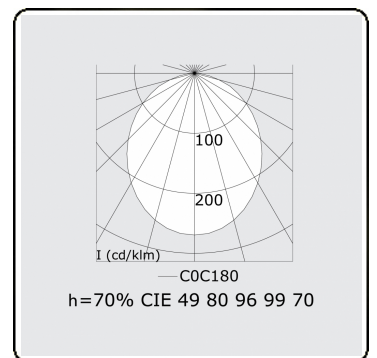

Electric details

Protection class	I
Supply	230V
Control gear box	Current driver

Lamp details

Lamptype	LED 3000K
Wattage	7,2W
Gross luminous flux	7680
Luminaire power	47,5W
Number	6
Lifetime LED module	L80/B10 > 72000h
Color tolerance	MacAdam 3
CRI	>80

Photometric details

UGR	>19
CIE Fluxcode	49 80 96 100 70

Dimensions

A	1690 mm
---	---------

Remarks

Ceiling luminaire - Direct - HO 325mA - satin - ANO

ENERGY

Verrijgbaar op aanvraag.