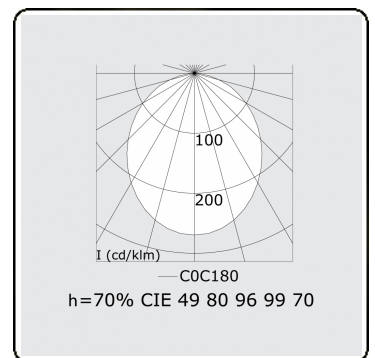

**Electric details**

Protection class	I
Supply	230V
Control gear box	Current driver

**Lamp details**

Lamptype	LED 3000K
Wattage	7,2W
Gross luminous flux	8960
Luminaire power	55,4W
Number	7
Lifetime LED module	L80/B10 > 72000h
Color tolerance	MacAdam 3
CRI	>80

**Photometric details**

UGR	>19
CIE Fluxcode	49 80 96 100 70

**Dimensions**

A	1970 mm
---	---------

**Remarks**

Ceiling luminaire - Direct - HO 325mA - satin - ANO

**ENERGY**

Verrijgbaar op aanvraag.