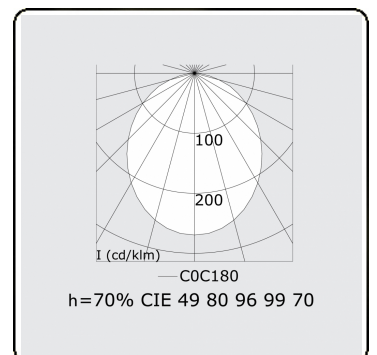

Rekta 65x65 Direct - satin - HO 325mA - ANO  
05.94000683-0001

**Fixture details**

Mounting	Ceiling
Light emission	Direct
Fitting cover	satin diffusor
Protection rate	IP 20
Housing	Aluminium
Finish	anodized finish
Certificates	CE, ISO 9001

**Electric details**

Protection class	I
Supply	230V
Control gear box	Current driver

**Lamp details**

Lamptype	LED 3000K
Wattage	7,2W
Gross luminous flux	10240
Luminaire power	63,4W
Number	8
Lifetime LED module	L80/B10 > 72000h
Color tolerance	MacAdam 3
CRI	>80

**Photometric details**

UGR	>19
CIE Fluxcode	49 80 96 100 70

**Dimensions**

A	2250 mm
---	---------

**Remarks**

Ceiling luminaire - Direct - HO 325mA - satin - ANO

**ENERG**

Verkrijgbaar op aanvraag.