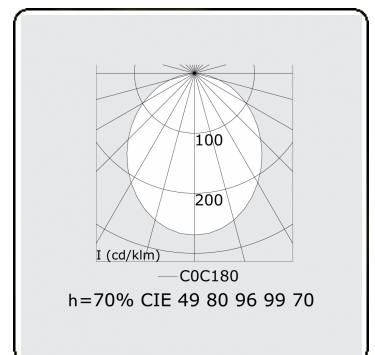

Electric details

Protection class	I
Supply	230V
Control gear box	Current driver DALI/TD

Lamp details

Lamptype	LED 3000K
Wattage	7,2W
Gross luminous flux	7680
Luminaire power	47,5W
Number	6
Lifetime LED module	L80/B10 > 72000h
Color tolerance	MacAdam 3
CRI	>80

Photometric details

UGR	>19
CIE Fluxcode	49 80 96 100 70

Dimensions

A	1690 mm
---	---------

Remarks

Ceiling luminaire - Direct - HO 325mA - satin - ANO

ENERGY

Verkrijgbaar op aanvraag.