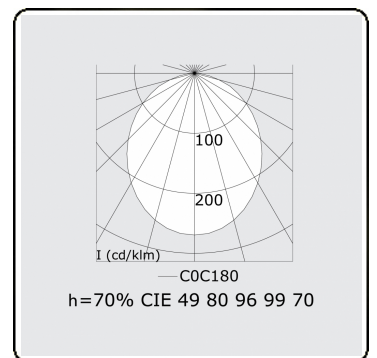

Electric details

Protection class	I
Supply	230V
Control gear box	Current driver DALI/TD

Lamp details

Lamptype	LED 3000K
Wattage	7,2W
Gross luminous flux	12800
Luminaire power	79,2W
Number	10
Lifetime LED module	L80/B10 > 72000h
Color tolerance	MacAdam 3
CRI	>80

Photometric details

UGR	>19
CIE Fluxcode	49 80 96 100 70

Dimensions

A	2810 mm
---	---------

Remarks

Ceiling luminaire - Direct - HO 325mA - satin - ANO

ENERGY

Verrijgbaar op aanvraag.