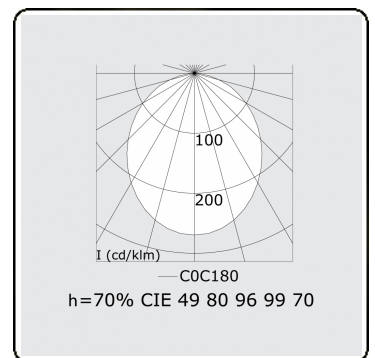

Electric details

Protection class	I
Supply	230V
Control gear box	Current driver

Lamp details

Lamptype	LED 4000K
Wattage	7,2W
Gross luminous flux	6700
Luminaire power	39,6W
Number	5
Lifetime LED module	L80/B10 > 72000h
Color tolerance	MacAdam 3
CRI	>80

Photometric details

UGR	>19
CIE Fluxcode	49 80 96 100 70

Dimensions

A	1410 mm
---	---------

Remarks

Ceiling luminaire - Direct - HO 325mA - satin - ANO

ENERGY

Verrijgbaar op aanvraag.