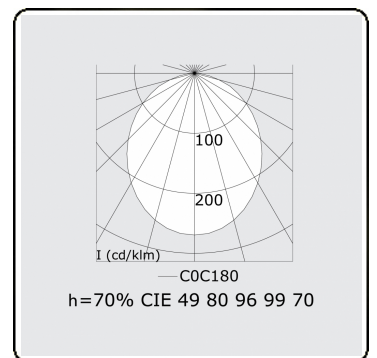

Electric details

Protection class	I
Supply	230V
Control gear box	Current driver

Lamp details

Lamptype	LED 4000K
Wattage	7,2W
Gross luminous flux	9380
Luminaire power	55,4W
Number	7
Lifetime LED module	L80/B10 > 72000h
Color tolerance	MacAdam 3
CRI	>80

Photometric details

UGR	>19
CIE Fluxcode	49 80 96 100 70

Dimensions

A	1970 mm
---	---------

Remarks

Ceiling luminaire - Direct - HO 325mA - satin - ANO

ENERGY

Verkrijgbaar op aanvraag.