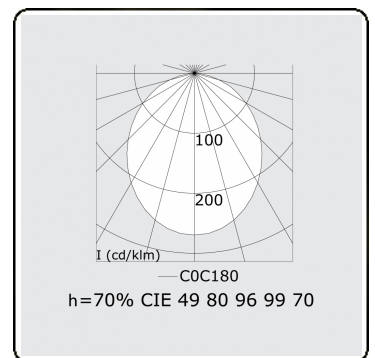

Electric details

Protection class	I
Supply	230V
Control gear box	Current driver

Lamp details

Lamptype	LED 4000K
Wattage	7,2W
Gross luminous flux	12060
Luminaire power	71,3W
Number	9
Lifetime LED module	L80/B10 > 72000h
Color tolerance	MacAdam 3
CRI	>80

Photometric details

UGR	>19
CIE Fluxcode	49 80 96 100 70

Dimensions

A	2530 mm
---	---------

Remarks

Ceiling luminaire - Direct - HO 325mA - satin - ANO

ENERGY

Verkrijgbaar op aanvraag.