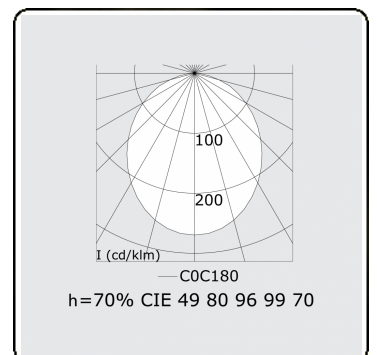

Rekta 65x65 Direct - satin - HO 325mA - ANO  
05.94004664-0001

**Fixture details**

Mounting	Ceiling
Light emission	Direct
Fitting cover	satin diffusor
Protection rate	IP 20
Housing	Aluminium
Finish	anodized finish
Certificates	CE, ISO 9001

**Electric details**

Protection class	I
Supply	230V
Control gear box	Current driver DALI/TD

**Lamp details**

Lamptype	LED 4000K
Wattage	7,2W
Gross luminous flux	8040
Luminaire power	47,5W
Number	6
Lifetime LED module	L80/B10 > 72000h
Color tolerance	MacAdam 3
CRI	>80

**Photometric details**

UGR	>19
CIE Fluxcode	49 80 96 100 70

**Dimensions**

A	1690 mm
---	---------

**Remarks**

Ceiling luminaire - Direct - HO 325mA - satin - ANO

**ENERGY**

Verkrijgbaar op aanvraag.