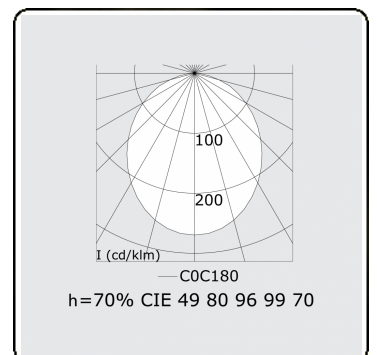

Rekta 65x65 Direct - satin - HO 325mA - ANO
05.94004664-0001

Fixture details

Mounting	Ceiling
Light emission	Direct
Fitting cover	satin diffusor
Protection rate	IP 20
Housing	Aluminium
Finish	anodized finish
Certificates	CE, ISO 9001

Electric details

Protection class	I
Supply	230V
Control gear box	Current driver DALI/TD

Lamp details

Lamptype	LED 4000K
Wattage	7,2W
Gross luminous flux	8040
Luminaire power	47,5W
Number	6
Lifetime LED module	L80/B10 > 72000h
Color tolerance	MacAdam 3
CRI	>80

Photometric details

UGR	>19
CIE Fluxcode	49 80 96 100 70

Dimensions

A	1690 mm
---	---------

Remarks

Ceiling luminaire - Direct - HO 325mA - satin - ANO

ENERGY

Verkrijgbaar op aanvraag.