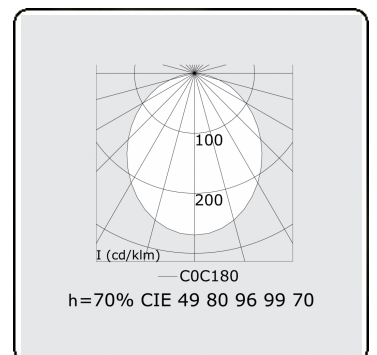

Rekta 65x65 Direct - satin - HO 325mA - ANO
05.94004674-0001

Fixture details

Mounting	Ceiling
Light emission	Direct
Fitting cover	satin diffusor
Protection rate	IP 20
Housing	Aluminium
Finish	anodized finish
Certificates	CE, ISO 9001

Electric details

Protection class	I
Supply	230V
Control gear box	Current driver DALI/TD

Lamp details

Lamptype	LED 4000K
Wattage	7,2W
Gross luminous flux	9380
Luminaire power	55,4W
Number	7
Lifetime LED module	L80/B10 > 72000h
Color tolerance	MacAdam 3
CRI	>80

Photometric details

UGR	>19
CIE Fluxcode	49 80 96 100 70

Dimensions

A	1970 mm
---	---------

Remarks

Ceiling luminaire - Direct - HO 325mA - satin - ANO

ENERGY

Verrijgbaar op aanvraag.