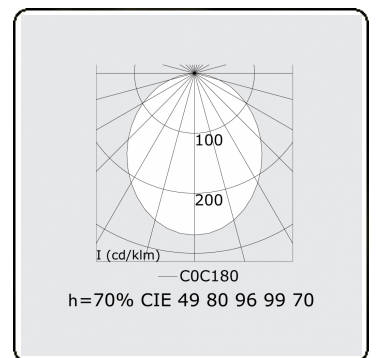

Electric details

Protection class	I
Supply	230V
Control gear box	Current driver DALI/TD

Lamp details

Lamptype	LED 4000K
Wattage	7,2W
Gross luminous flux	13400
Luminaire power	79,2W
Number	10
Lifetime LED module	L80/B10 > 72000h
Color tolerance	MacAdam 3
CRI	>80

Photometric details

UGR	>19
CIE Fluxcode	49 80 96 100 70

Dimensions

A	2810 mm
---	---------

Remarks

Ceiling luminaire - Direct - HO 325mA - satin - ANO

ENERGY

Verrijgbaar op aanvraag.
Disponible sur demande.
Available on request.
Auf Anfrage.