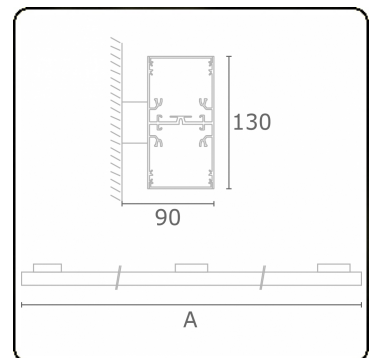

Photometric details

UGR	>19
CIE Fluxcode	49 80 96 100 70
CIE Fluxcode Indirect	00 00 00 00 70

Dimensions

A	1410 mm
---	---------

Remarks

Wall luminaire - Direct/Indirect - HO 150mA - satin (flush) - ANO

ENERGY