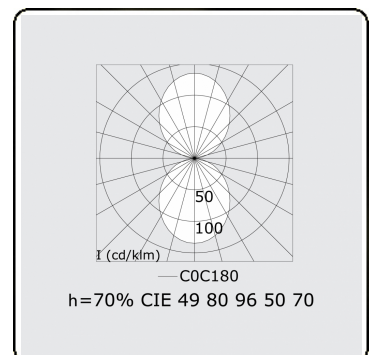

Rekta 65x130 Direct/Indirect - satin - HO 150mA - ANO
06.94500553-0001

Fixture details

Mounting	Wall
Light emission	Direct-Indirect
Fitting cover	satin diffusor
Protection rate	IP 20
Housing	Aluminium
Finish	anodized finish
Certificates	CE, ISO 9001

Electric details

Protection class	I
Supply	230V
Control gear box	Current driver

Lamp details

Lamptype	LED 3000K
Wattage	3,2W
Gross luminous flux	6400
Luminaire power	35,2W
Number	10
Lifetime LED module	L80/B10 > 72000h
Color tolerance	MacAdam 3
CRI	>80

Photometric details

UGR	>19
CIE Fluxcode	49 80 96 100 70
CIE Fluxcode Indirect	00 00 00 00 70

Dimensions

A	1410 mm
---	---------

Remarks

Wall luminaire - Direct/Indirect - HO 150mA - satin (flush) - ANO

ENERGY