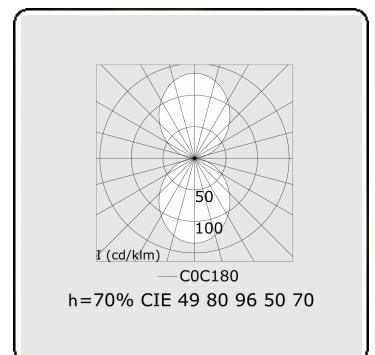

Rekta 65x130 Direct/Indirect - satin - HO 150mA - ANO
06.94504543-0001

Fixture details

Mounting	Wall
Light emission	Direct-Indirect
Fitting cover	satin diffusor
Protection rate	IP 20
Housing	Aluminium
Finish	anodized finish
Certificates	CE, ISO 9001

Electric details

Protection class	I
Supply	230V
Control gear box	Current driver DALI/TD

Lamp details

Lamptype	LED 3000K
Wattage	3,2W
Gross luminous flux	5120
Luminaire power	28,2W
Number	8
Lifetime LED module	L80/B10 > 72000h
Color tolerance	MacAdam 3
CRI	>80

Photometric details

UGR	>19
CIE Fluxcode	49 80 96 100 70
CIE Fluxcode Indirect	00 00 00 00 70

Dimensions

A	1130 mm
---	---------

Remarks

Wall luminaire - Direct/Indirect - HO 150mA - satin (flush) - ANO

ENERGY