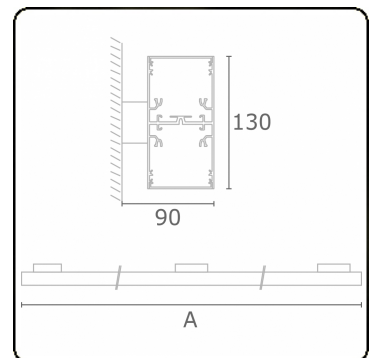

Photometric details

UGR	>19
CIE Fluxcode	49 80 96 100 70
CIE Fluxcode Indirect	00 00 00 00 70

Dimensions

A	1130 mm
---	---------

Remarks

Wall luminaire - Direct/Indirect - HO 150mA - satin (flush) - ANO

ENERGY