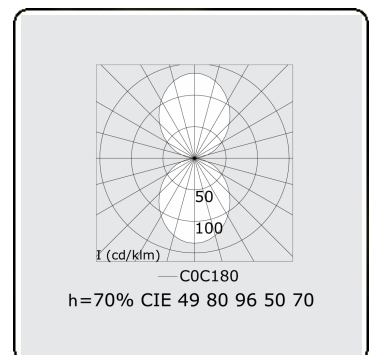

Rekta 65x130 Direct/Indirect - satin - HO 150mA - ANO  
06.94500554-0001

**Fixture details**

Mounting	Wall
Light emission	Direct-Indirect
Fitting cover	satin diffusor
Protection rate	IP 20
Housing	Aluminium
Finish	anodized finish
Certificates	CE, ISO 9001

**Electric details**

Protection class	I
Supply	230V
Control gear box	Current driver

**Lamp details**

Lamptype	LED 4000K
Wattage	3,2W
Gross luminous flux	6700
Luminaire power	35,2W
Number	10
Lifetime LED module	L80/B10 > 72000h
Color tolerance	MacAdam 3
CRI	>80

**Photometric details**

UGR	>19
CIE Fluxcode	49 80 96 100 70
CIE Fluxcode Indirect	00 00 00 00 70

**Dimensions**

A	1410 mm
---	---------

**Remarks**

Wall luminaire - Direct/Indirect - HO 150mA - satin (flush) - ANO