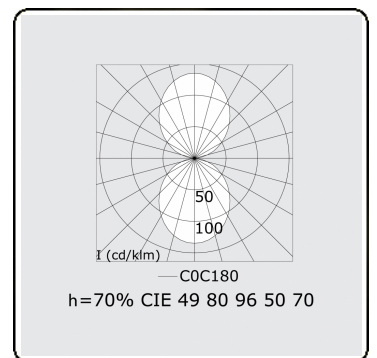

**Photometric details**

UGR	>19
CIE Fluxcode	49 80 96 100 70
CIE Fluxcode Indirect	00 00 00 00 70

**Dimensions**

A	1130 mm
---	---------

**Remarks**

Wall luminaire - Direct/Indirect - HO 150mA - satin (flush) - ANO