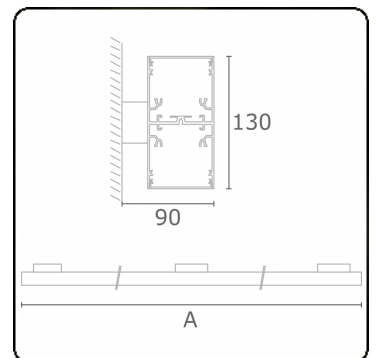

**Photometric details**

UGR	>19
CIE Fluxcode	49 80 96 100 70
CIE Fluxcode Indirect	00 00 00 00 70

**Dimensions**

A	1130 mm
---	---------

**Remarks**

Wall luminaire - Direct/Indirect - HO 150mA - satin (flush) - ANO