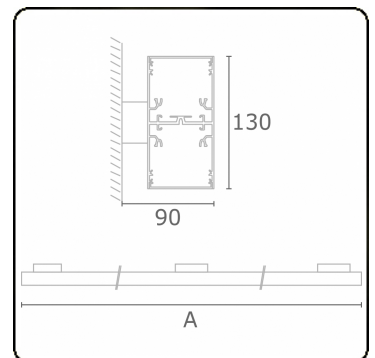

**Photometric details**

UGR	>19
CIE Fluxcode	49 80 96 100 70
CIE Fluxcode Indirect	00 00 00 00 70

**Dimensions**

A	1410 mm
---	---------

**Remarks**

Wall luminaire - Direct/Indirect - HO 150mA - satin (flush) - ANO