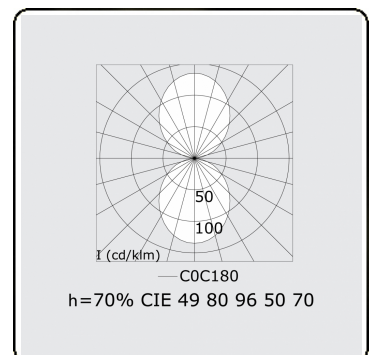

Rekta 65x130 Direct/Indirect - satin - HO 150mA - ANO  
06.94504554-0001

**Fixture details**

Mounting	Wall
Light emission	Direct-Indirect
Fitting cover	satin diffusor
Protection rate	IP 20
Housing	Aluminium
Finish	anodized finish
Certificates	CE, ISO 9001

**Electric details**

Protection class	I
Supply	230V
Control gear box	Current driver DALI/TD

**Lamp details**

Lamptype	LED 4000K
Wattage	3,2W
Gross luminous flux	6700
Luminaire power	35,2W
Number	10
Lifetime LED module	L80/B10 > 72000h
Color tolerance	MacAdam 3
CRI	>80

**Photometric details**

UGR	>19
CIE Fluxcode	49 80 96 100 70
CIE Fluxcode Indirect	00 00 00 00 70

**Dimensions**

A	1410 mm
---	---------

**Remarks**

Wall luminaire - Direct/Indirect - HO 150mA - satin (flush) - ANO