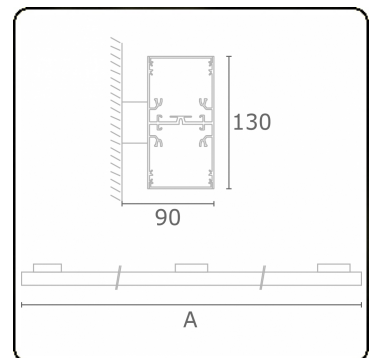

**Photometric details**

UGR	>19
CIE Fluxcode	49 80 96 100 70
CIE Fluxcode Indirect	00 00 00 00 70

**Dimensions**

A	1410 mm
---	---------

**Remarks**

Wall luminaire - Direct/Indirect - HO 150mA - satin (flush) - ANO