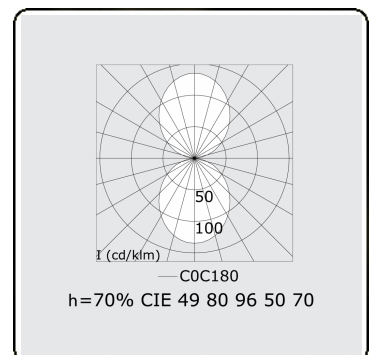

Rekta 65x130 Direct/Indirect - satin - HO 150mA - ANO  
06.94504554-0001

**Fixture details**

Mounting	Wall
Light emission	Direct-Indirect
Fitting cover	satin diffusor
Protection rate	IP 20
Housing	Aluminium
Finish	anodized finish
Certificates	CE, ISO 9001

**Electric details**

Protection class	I
Supply	230V
Control gear box	Current driver DALI/TD

**Lamp details**

Lamptype	LED 4000K
Wattage	3,2W
Gross luminous flux	6700
Luminaire power	35,2W
Number	10
Lifetime LED module	L80/B10 > 72000h
Color tolerance	MacAdam 3
CRI	>80

**Photometric details**

UGR	>19
CIE Fluxcode	49 80 96 100 70
CIE Fluxcode Indirect	00 00 00 00 70

**Dimensions**

A	1410 mm
---	---------

**Remarks**

Wall luminaire - Direct/Indirect - HO 150mA - satin (flush) - ANO