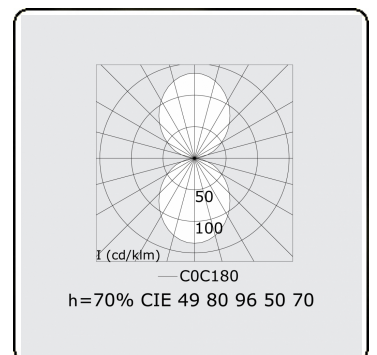

Rekta 65x130 Direct/Indirect - satin - HO 150mA - ANO
06.94500523-0001

Fixture details

Mounting	Wall
Light emission	Direct-Indirect
Fitting cover	satin diffusor
Protection rate	IP 20
Housing	Aluminium
Finish	anodized finish
Certificates	CE, ISO 9001

Electric details

Protection class	I
Supply	230V
Control gear box	Current driver

Lamp details

Lamptype	LED 3000K
Wattage	3,2W
Gross luminous flux	2560
Luminaire power	14,1W
Number	4
Lifetime LED module	L80/B10 > 72000h
Color tolerance	MacAdam 3
CRI	>80

Photometric details

UGR	>19
CIE Fluxcode	49 80 96 100 70
CIE Fluxcode Indirect	00 00 00 00 70

Dimensions

A	570 mm
---	--------

Remarks

Wall luminaire - Direct/Indirect - HO 150mA - satin (flush) - ANO

ENERGY