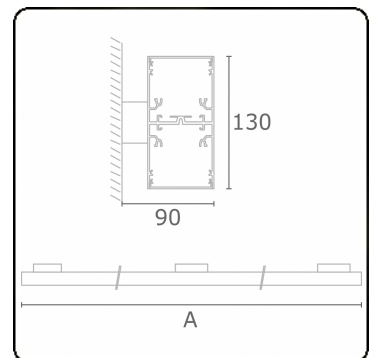

Photometric details

UGR	>19
CIE Fluxcode	49 80 96 100 70
CIE Fluxcode Indirect	00 00 00 00 70

Dimensions

A	570 mm
---	--------

Remarks

Wall luminaire - Direct/Indirect - HO 150mA - satin (flush) - ANO

ENERGY