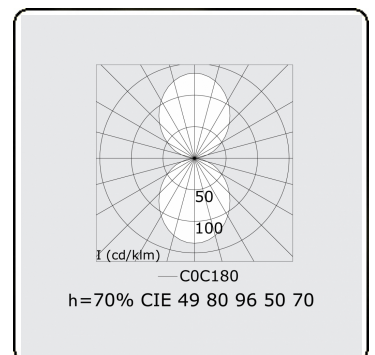

Rekta 65x130 Direct/Indirect - satin - HO 150mA - ANO
06.94500533-0001

Fixture details

Mounting	Wall
Light emission	Direct-Indirect
Fitting cover	satin diffusor
Protection rate	IP 20
Housing	Aluminium
Finish	anodized finish
Certificates	CE, ISO 9001

Electric details

Protection class	I
Supply	230V
Control gear box	Current driver

Lamp details

Lamptype	LED 3000K
Wattage	3,2W
Gross luminous flux	3840
Luminaire power	21,1W
Number	6
Lifetime LED module	L80/B10 > 72000h
Color tolerance	MacAdam 3
CRI	>80

Photometric details

UGR	>19
CIE Fluxcode	49 80 96 100 70
CIE Fluxcode Indirect	00 00 00 00 70

Dimensions

A	850 mm
---	--------

Remarks

Wall luminaire - Direct/Indirect - HO 150mA - satin (flush) - ANO

ENERGY