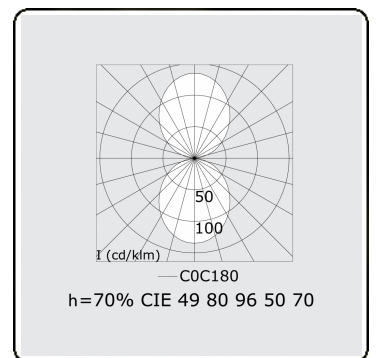

Photometric details

UGR	>19
CIE Fluxcode	49 80 96 100 70
CIE Fluxcode Indirect	00 00 00 00 70

Dimensions

A	850 mm
---	--------

Remarks

Wall luminaire - Direct/Indirect - HO 150mA - satin (flush) - ANO

ENERGY