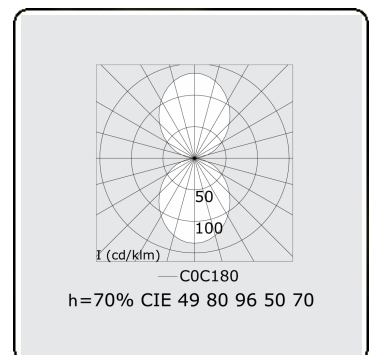

Remarks

Wall luminaire - Direct/Indirect - HO 150mA - satin (flush) - ANO

ENERGY

Verrijgbaar op aanvraag.

Disponible sur demande.

Available on request.

Auf Anfrage.

WXYZ
kWh/1000h

MULTILINE®

2019/2015