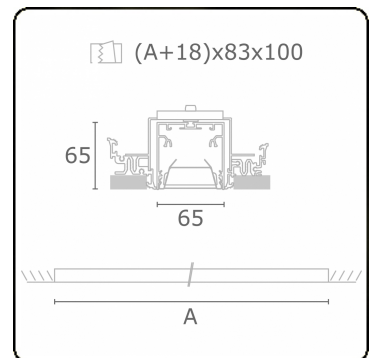

Electric details

Protection class	I
Supply	230V
Control gear box	Current driver

Lamp details

Lamptype	LED 3000K
Wattage	3,2W
Gross luminous flux	3200
Luminaire power	17,6W
Number	5
Lifetime LED module	L80/B10 > 72000h
Color tolerance	MacAdam 3
CRI	>80

Photometric details

UGR	<19
CIE Fluxcode	80 99 100 100 76

Dimensions

A	1404 mm
---	---------

Remarks

Recessed luminaire (trimless) - Direct - HO 150mA - BAP - ANO

ENERGY

Verrijgbaar op aanvraag.