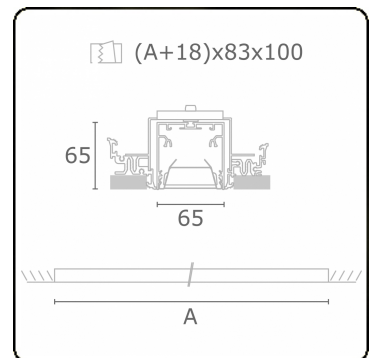

Electric details

Protection class	I
Supply	230V
Control gear box	Current driver

Lamp details

Lamptype	LED 3000K
Wattage	3,2W
Gross luminous flux	3840
Luminaire power	21,1W
Number	6
Lifetime LED module	L80/B10 > 72000h
Color tolerance	MacAdam 3
CRI	>80

Photometric details

UGR	<19
CIE Fluxcode	80 99 100 100 76

Dimensions

A	1684 mm
---	---------

Remarks

Recessed luminaire (trimless) - Direct - HO 150mA - BAP - ANO

ENERGY

Verrijgbaar op aanvraag.