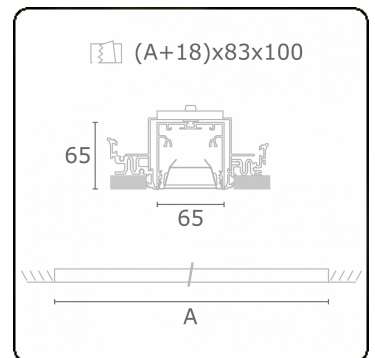

Electric details

Protection class	I
Supply	230V
Control gear box	Current driver

Lamp details

Lamptype	LED 3000K
Wattage	3,2W
Gross luminous flux	4480
Luminaire power	24,6W
Number	7
Lifetime LED module	L80/B10 > 72000h
Color tolerance	MacAdam 3
CRI	>80

Photometric details

UGR	<19
CIE Fluxcode	80 99 100 100 76

Dimensions

A	1964 mm
---	---------

Remarks

Recessed luminaire (trimless) - Direct - HO 150mA - BAP - ANO

ENERGY

Verrijgbaar op aanvraag.