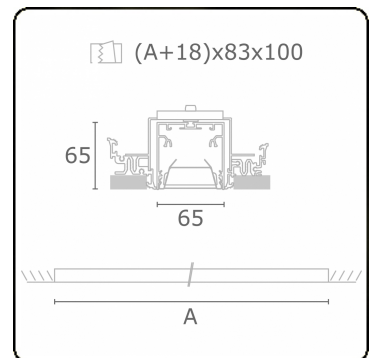

Electric details

Protection class	I
Supply	230V
Control gear box	Current driver

Lamp details

Lamptype	LED 3000K
Wattage	3,2W
Gross luminous flux	5760
Luminaire power	31,7W
Number	9
Lifetime LED module	L80/B10 > 72000h
Color tolerance	MacAdam 3
CRI	>80

Photometric details

UGR	<19
CIE Fluxcode	80 99 100 100 76

Dimensions

A	2524 mm
---	---------

Remarks

Recessed luminaire (trimless) - Direct - HO 150mA - BAP - ANO

ENERGY

Verrijgbaar op aanvraag.