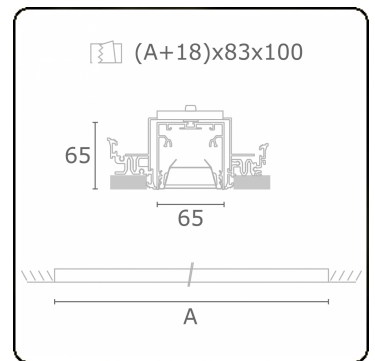

**Electric details**

Protection class	I
Supply	230V
Control gear box	Current driver

**Lamp details**

Lamptype	LED 3000K
Wattage	3,2W
Gross luminous flux	6400
Luminaire power	35,2W
Number	10
Lifetime LED module	L80/B10 > 72000h
Color tolerance	MacAdam 3
CRI	>80

**Photometric details**

UGR	<19
CIE Fluxcode	80 99 100 100 76

**Dimensions**

A	2804 mm
---	---------

**Remarks**

Recessed luminaire (trimless) - Direct - HO 150mA - BAP - ANO

**ENERGY**

Verrijgbaar op aanvraag.