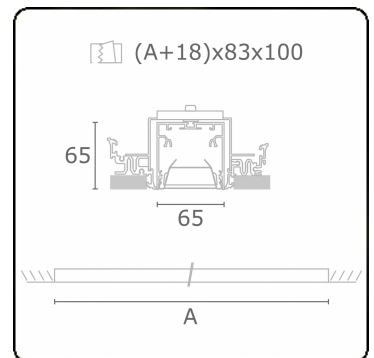

**Electric details**

Protection class	I
Supply	230V
Control gear box	Current driver

**Lamp details**

Lamptype	LED 3000K
Wattage	3,2W
Gross luminous flux	6400
Luminaire power	35,2W
Number	10
Lifetime LED module	L80/B10 > 72000h
Color tolerance	MacAdam 3
CRI	>80

**Photometric details**

UGR	<19
CIE Fluxcode	80 99 100 100 76

**Dimensions**

A	2804 mm
---	---------

**Remarks**

Recessed luminaire (trimless) - Direct - HO 150mA - BAP - ANO

**ENERGY**

Verrijgbaar op aanvraag.