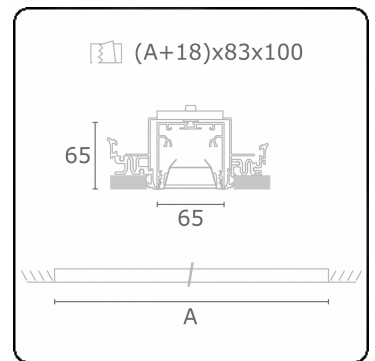

Rekta 65x65 Direct - VDT - HO 150mA - ANO
07.94024553-0001

Fixture details

Mounting	Ceiling recessed
Light emission	Direct
Fitting cover	VDT louvre
Protection rate	IP 20
Housing	Aluminium
Finish	anodized finish
Certificates	CE, ISO 9001

Electric details

Protection class	I
Supply	230V
Control gear box	Current driver DALI/TD

Lamp details

Lamptype	LED 3000K
Wattage	3,2W
Gross luminous flux	3200
Luminaire power	17,6W
Number	5
Lifetime LED module	L80/B10 > 72000h
Color tolerance	MacAdam 3
CRI	>80

Photometric details

UGR	<19
CIE Fluxcode	80 99 100 100 76

Dimensions

A	1404 mm
---	---------

Remarks

Recessed luminaire (trimless) - Direct - HO 150mA - BAP - ANO

ENERGY

Verrijgbaar op aanvraag.