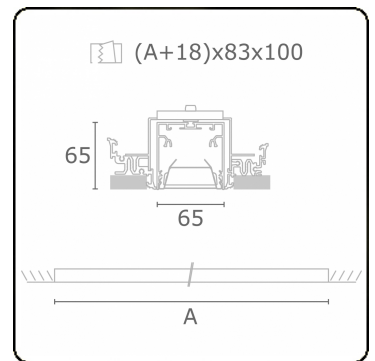

**Electric details**

Protection class	I
Supply	230V
Control gear box	Current driver DALI/TD

**Lamp details**

Lamptype	LED 3000K
Wattage	3,2W
Gross luminous flux	5120
Luminaire power	28,2W
Number	8
Lifetime LED module	L80/B10 > 72000h
Color tolerance	MacAdam 3
CRI	>80

**Photometric details**

UGR	<19
CIE Fluxcode	80 99 100 100 76

**Dimensions**

A	2244 mm
---	---------

**Remarks**

Recessed luminaire (trimless) - Direct - HO 150mA - BAP - ANO

**ENERGY**

Verrijgbaar op aanvraag.