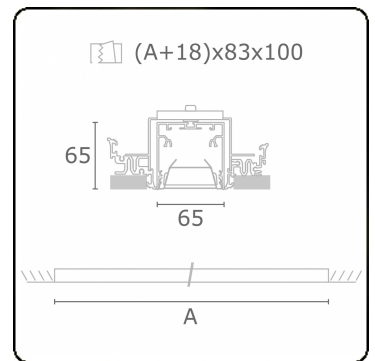

**Electric details**

Protection class	I
Supply	230V
Control gear box	Current driver DALI/TD

**Lamp details**

Lamptype	LED 3000K
Wattage	3,2W
Gross luminous flux	5760
Luminaire power	31,7W
Number	9
Lifetime LED module	L80/B10 > 72000h
Color tolerance	MacAdam 3
CRI	>80

**Photometric details**

UGR	<19
CIE Fluxcode	80 99 100 100 76

**Dimensions**

A	2524 mm
---	---------

**Remarks**

Recessed luminaire (trimless) - Direct - HO 150mA - BAP - ANO

**ENERGY**

Verrijgbaar op aanvraag.