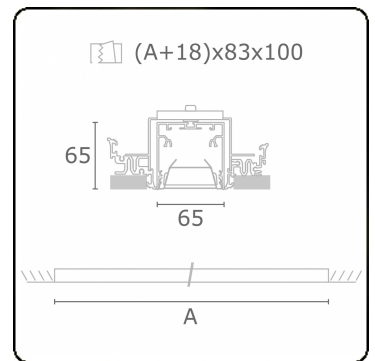

Electric details

Protection class	I
Supply	230V
Control gear box	Current driver DALI/TD

Lamp details

Lamptype	LED 3000K
Wattage	3,2W
Gross luminous flux	6400
Luminaire power	35,2W
Number	10
Lifetime LED module	L80/B10 > 72000h
Color tolerance	MacAdam 3
CRI	>80

Photometric details

UGR	<19
CIE Fluxcode	80 99 100 100 76

Dimensions

A	2804 mm
---	---------

Remarks

Recessed luminaire (trimless) - Direct - HO 150mA - BAP - ANO

ENERGY

Verrijgbaar op aanvraag.