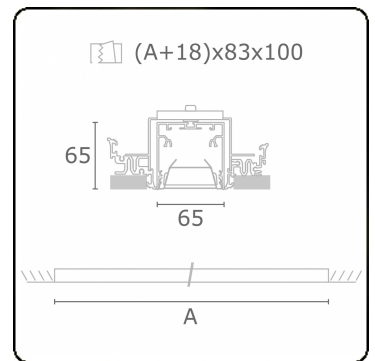

Electric details

Protection class	I
Supply	230V
Control gear box	Current driver

Lamp details

Lamptype	LED 4000K
Wattage	3,2W
Gross luminous flux	3350
Luminaire power	17,6W
Number	5
Lifetime LED module	L80/B10 > 72000h
Color tolerance	MacAdam 3
CRI	>80

Photometric details

UGR	<19
CIE Fluxcode	80 99 100 100 76

Dimensions

A	1404 mm
---	---------

Remarks

Recessed luminaire (trimless) - Direct - HO 150mA - BAP - ANO

ENERGY

Verrijgbaar op aanvraag.