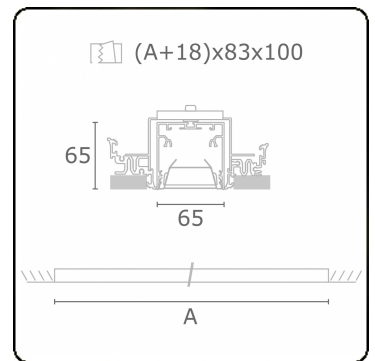

Electric details

Protection class	I
Supply	230V
Control gear box	Current driver DALI/TD

Lamp details

Lamptype	LED 4000K
Wattage	3,2W
Gross luminous flux	4020
Luminaire power	21,1W
Number	6
Lifetime LED module	L80/B10 > 72000h
Color tolerance	MacAdam 3
CRI	>80

Photometric details

UGR	<19
CIE Fluxcode	80 99 100 100 76

Dimensions

A	1684 mm
---	---------

Remarks

Recessed luminaire (trimless) - Direct - HO 150mA - BAP - ANO

ENERGY

Verrijgbaar op aanvraag.