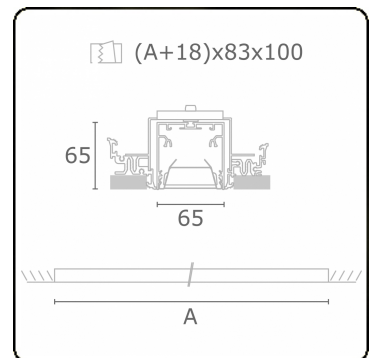

**Electric details**

Protection class	I
Supply	230V
Control gear box	Current driver DALI/TD

**Lamp details**

Lamptype	LED 4000K
Wattage	3,2W
Gross luminous flux	6030
Luminaire power	31,7W
Number	9
Lifetime LED module	L80/B10 > 72000h
Color tolerance	MacAdam 3
CRI	>80

**Photometric details**

UGR	<19
CIE Fluxcode	80 99 100 100 76

**Dimensions**

A	2524 mm
---	---------

**Remarks**

Recessed luminaire (trimless) - Direct - HO 150mA - BAP - ANO

**ENERGY**

Verrijgbaar op aanvraag.