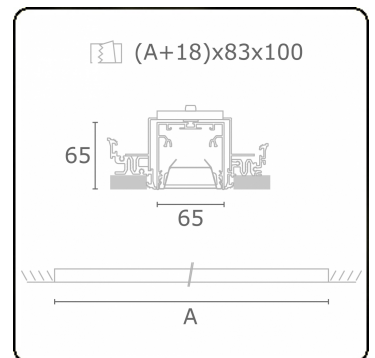

Electric details

Protection class	I
Supply	230V
Control gear box	Current driver DALI/TD

Lamp details

Lamptype	LED 4000K
Wattage	3,2W
Gross luminous flux	6030
Luminaire power	31,7W
Number	9
Lifetime LED module	L80/B10 > 72000h
Color tolerance	MacAdam 3
CRI	>80

Photometric details

UGR	<19
CIE Fluxcode	80 99 100 100 76

Dimensions

A	2524 mm
---	---------

Remarks

Recessed luminaire (trimless) - Direct - HO 150mA - BAP - ANO

ENERGY

Verrijgbaar op aanvraag.