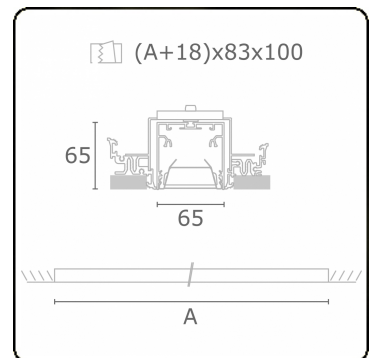

**Electric details**

Protection class	I
Supply	230V
Control gear box	Current driver DALI/TD

**Lamp details**

Lamptype	LED 4000K
Wattage	3,2W
Gross luminous flux	6700
Luminaire power	35,2W
Number	10
Lifetime LED module	L80/B10 > 72000h
Color tolerance	MacAdam 3
CRI	>80

**Photometric details**

UGR	<19
CIE Fluxcode	80 99 100 100 76

**Dimensions**

A	2804 mm
---	---------

**Remarks**

Recessed luminaire (trimless) - Direct - HO 150mA - BAP - ANO

**ENERGY**

Verrijgbaar op aanvraag.