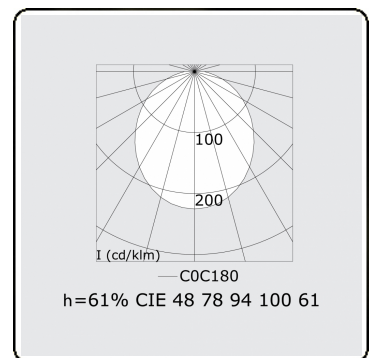

Electric details

Protection class	I
Supply	230V
Control gear box	Current driver

Lamp details

Lamptype	LED 4000K
Wattage	3,2W
Gross luminous flux	2010
Luminaire power	10,6W
Number	3
Lifetime LED module	L80/B10 > 72000h
Color tolerance	MacAdam 3
CRI	>80

Photometric details

CIE Fluxcode	48 78 94 100 61
--------------	-----------------

Dimensions

A	850 mm
---	--------

Remarks

Ceiling recessed luminaire - Naked module - HO 150mA - transit wiring

ENERGY

Verkrijgbaar op aanvraag.