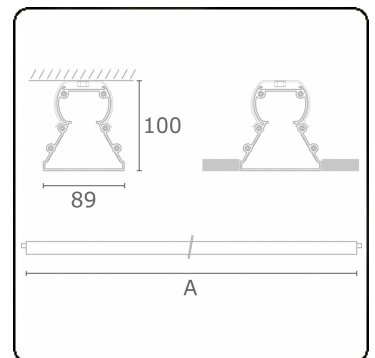

**Electric details**

Protection class	I
Supply	230V
Control gear box	Current driver

**Lamp details**

Lamptype	LED 4000K
Wattage	3,2W
Gross luminous flux	2680
Luminaire power	14,1W
Number	4
Lifetime LED module	L80/B10 > 72000h
Color tolerance	MacAdam 3
CRI	>80

**Photometric details**

CIE Fluxcode	48 78 94 100 61
--------------	-----------------

**Dimensions**

A	1130 mm
---	---------

**Remarks**

Ceiling recessed luminaire - Naked module - HO 150mA - transit wiring