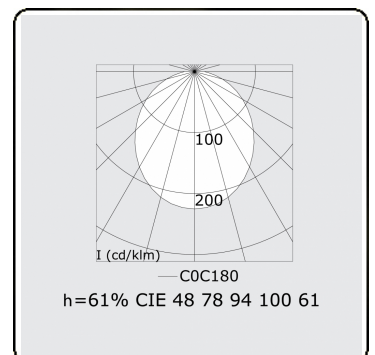

**Electric details**

Protection class	I
Supply	230V
Control gear box	Current driver

**Lamp details**

Lamptype	LED 4000K
Wattage	3,2W
Gross luminous flux	2680
Luminaire power	14,1W
Number	4
Lifetime LED module	L80/B10 > 72000h
Color tolerance	MacAdam 3
CRI	>80

**Photometric details**

CIE Fluxcode	48 78 94 100 61
--------------	-----------------

**Dimensions**

A	1130 mm
---	---------

**Remarks**

Ceiling recessed luminaire - Naked module - HO 150mA - transit wiring