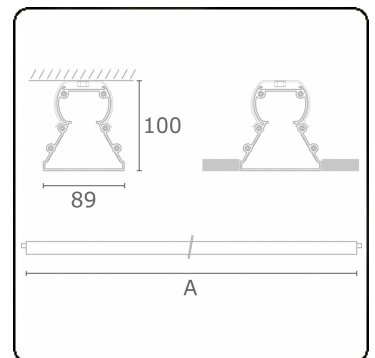

Tube 90 - Naked module - HO 150mA - transit wired
35.39110554-0000

Fixture details

Mounting	Ceiling recessed
Light emission	Direct
Fitting cover	satin diffusor
Protection rate	IP 65
Housing	Polycarbonate
Finish	frosted
Certificates	CE, ISO 9001

Electric details

Protection class	I
Supply	230V
Control gear box	Current driver

Lamp details

Lamptype	LED 4000K
Wattage	3,2W
Gross luminous flux	3350
Luminaire power	17,6W
Number	5
Lifetime LED module	L80/B10 > 72000h
Color tolerance	MacAdam 3
CRI	>80

Photometric details

CIE Fluxcode	48 78 94 100 61
--------------	-----------------

Dimensions

A	1410 mm
---	---------

Remarks

Ceiling recessed luminaire - Naked module - HO 150mA - transit wiring

ENERGY

Verkrijgbaar op aanvraag.