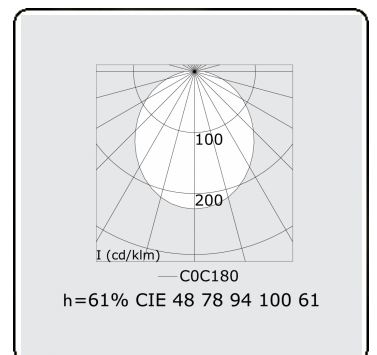

**Photometric details**

CIE Fluxcode	48 78 94 100 61
--------------	-----------------

**Dimensions**

A	1410 mm
---	---------

**Remarks**

Ceiling recessed luminaire - Naked module - HO 150mA - transit wiring