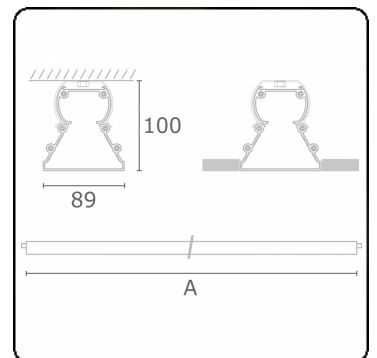

**Photometric details**

CIE Fluxcode	48 78 94 100 61
--------------	-----------------

**Dimensions**

A	1410 mm
---	---------

**Remarks**

Ceiling recessed luminaire - Naked module - HO 150mA - transit wiring