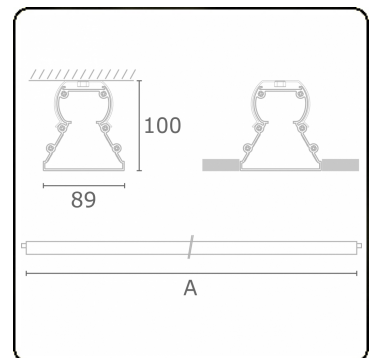

Electric details

Protection class	I
Supply	230V
Control gear box	Current driver DALI/TD

Lamp details

Lamptype	LED 3000K
Wattage	3,2W
Gross luminous flux	1280
Luminaire power	7,0W
Number	2
Lifetime LED module	L80/B10 > 72000h
Color tolerance	MacAdam 3
CRI	>80

Photometric details

CIE Fluxcode	48 78 94 100 61
--------------	-----------------

Dimensions

A	570 mm
---	--------

Remarks

Ceiling recessed luminaire - Naked module - HO 150mA - transit wiring

ENERGY

Verrijgbaar op aanvraag.