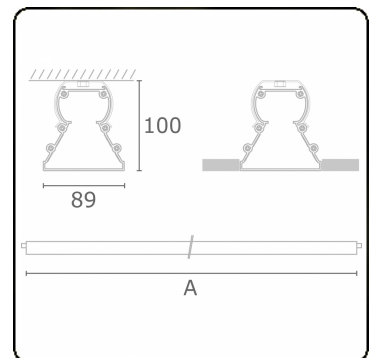

Electric details

Protection class	I
Supply	230V
Control gear box	Current driver DALI/TD

Lamp details

Lamptype	LED 3000K
Wattage	3,2W
Gross luminous flux	2560
Luminaire power	14,1W
Number	4
Lifetime LED module	L80/B10 > 72000h
Color tolerance	MacAdam 3
CRI	>80

Photometric details

CIE Fluxcode	48 78 94 100 61
--------------	-----------------

Dimensions

A	1130 mm
---	---------

Remarks

Ceiling recessed luminaire - Naked module - HO 150mA - transit wiring

ENERGY

Verrijgbaar op aanvraag.