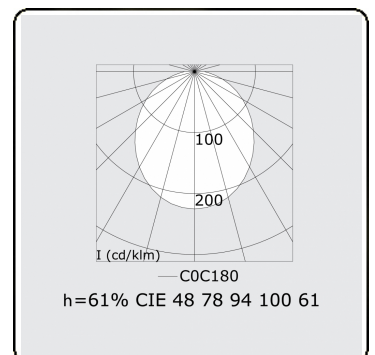

Electric details

Protection class	I
Supply	230V
Control gear box	Current driver DALI/TD

Lamp details

Lamptype	LED 4000K
Wattage	3,2W
Gross luminous flux	2010
Luminaire power	10,6W
Number	3
Lifetime LED module	L80/B10 > 72000h
Color tolerance	MacAdam 3
CRI	>80

Photometric details

CIE Fluxcode	48 78 94 100 61
--------------	-----------------

Dimensions

A	850 mm
---	--------

Remarks

Ceiling recessed luminaire - Naked module - HO 150mA - transit wiring

ENERGY

Verrijgbaar op aanvraag.