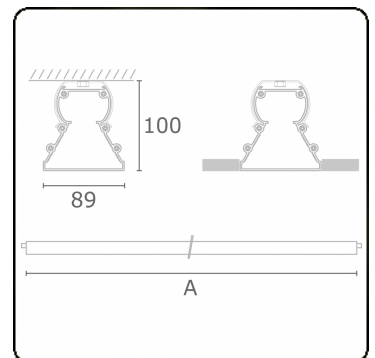

Electric details

Protection class	I
Supply	230V
Control gear box	Current driver DALI/TD

Lamp details

Lamptype	LED 4000K
Wattage	3,2W
Gross luminous flux	2010
Luminaire power	10,6W
Number	3
Lifetime LED module	L80/B10 > 72000h
Color tolerance	MacAdam 3
CRI	>80

Photometric details

CIE Fluxcode	48 78 94 100 61
--------------	-----------------

Dimensions

A	850 mm
---	--------

Remarks

Ceiling recessed luminaire - Naked module - HO 150mA - transit wiring

ENERGY

Verrijgbaar op aanvraag.