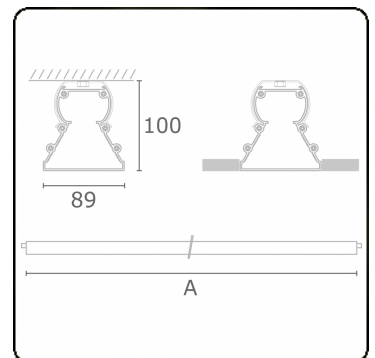

Electric details

Protection class	I
Supply	230V
Control gear box	Current driver DALI/TD

Lamp details

Lamptype	LED 4000K
Wattage	3,2W
Gross luminous flux	2680
Luminaire power	14,1W
Number	4
Lifetime LED module	L80/B10 > 72000h
Color tolerance	MacAdam 3
CRI	>80

Photometric details

CIE Fluxcode	48 78 94 100 61
--------------	-----------------

Dimensions

A	1130 mm
---	---------

Remarks

Ceiling recessed luminaire - Naked module - HO 150mA - transit wiring

ENERGY

Verrijgbaar op aanvraag.