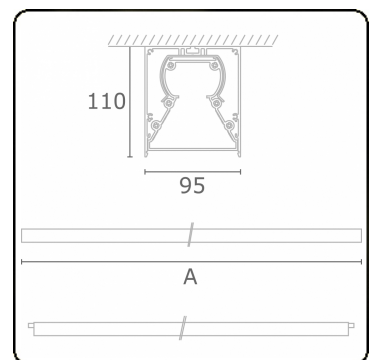

Tube 90 - Surfaced - HO 325mA - transit wired - RAL
35.39130623-9999

Fixture details

Mounting	Ceiling
Light emission	Direct
Fitting cover	satin diffusor
Protection rate	IP 65
Housing	Aluminium/Polycarbonate
Finish	RAL colour at your choice
Certificates	CE, ISO 9001

Electric details

Protection class	I
Supply	230V
Control gear box	Current driver

Lamp details

Lamptype	LED 3000K
Wattage	7,2W
Gross luminous flux	2560
Luminaire power	15,8W
Number	2
Lifetime LED module	L80/B10 > 72000h
Color tolerance	MacAdam 3
CRI	>80

Photometric details

CIE Fluxcode	48 78 94 100 61
--------------	-----------------

Dimensions

A	1024 mm
---	---------

Remarks

Ceiling luminaire - Surface-mounted - HO 325mA - transit wiring - RAL

ENERGY

Verrijgbaar op aanvraag.