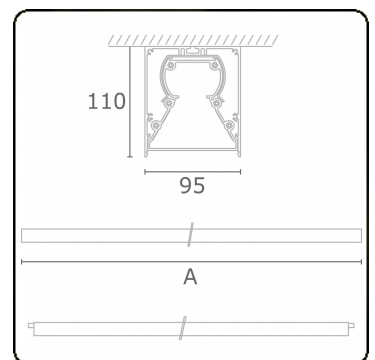

Tube 90 - Surfaced - HO 325mA - transit wired - RAL
35.39130643-9999

Fixture details

Mounting	Ceiling
Light emission	Direct
Fitting cover	satin diffusor
Protection rate	IP 65
Housing	Aluminium/Polycarbonate
Finish	RAL colour at your choice
Certificates	CE, ISO 9001

Electric details

Protection class	I
Supply	230V
Control gear box	Current driver

Lamp details

Lamptype	LED 3000K
Wattage	7,2W
Gross luminous flux	5120
Luminaire power	31,7W
Number	4
Lifetime LED module	L80/B10 > 72000h
Color tolerance	MacAdam 3
CRI	>80

Photometric details

CIE Fluxcode	48 78 94 100 61
--------------	-----------------

Dimensions

A	1584 mm
---	---------

Remarks

Ceiling luminaire - Surface-mounted - HO 325mA - transit wiring - RAL

ENERGY

Verrijgbaar op aanvraag.