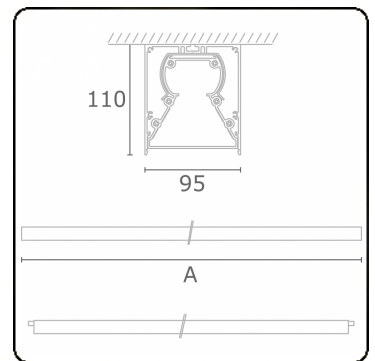

Tube 90 - Surfaced - HO 325mA - transit wired - RAL
35.39130624-9999

Fixture details

Mounting	Ceiling
Light emission	Direct
Fitting cover	satin diffusor
Protection rate	IP 65
Housing	Aluminium/Polycarbonate
Finish	RAL colour at your choice
Certificates	CE, ISO 9001

Electric details

Protection class	I
Supply	230V
Control gear box	Current driver

Lamp details

Lamptype	LED 4000K
Wattage	7,2W
Gross luminous flux	2680
Luminaire power	15,8W
Number	2
Lifetime LED module	L80/B10 > 72000h
Color tolerance	MacAdam 3
CRI	>80

Photometric details

CIE Fluxcode	48 78 94 100 61
--------------	-----------------

Dimensions

A	1024 mm
---	---------

Remarks

Ceiling luminaire - Surface-mounted - HO 325mA - transit wiring - RAL

ENERGY

Verrijgbaar op aanvraag.