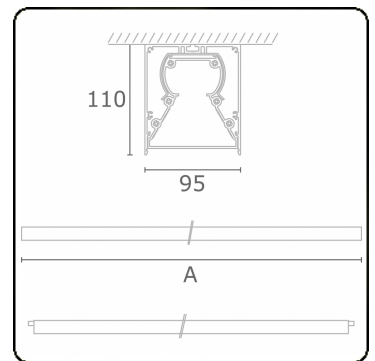

Tube 90 - Surfaced - HO 325mA - transit wired - RAL
35.39130634-9999

Fixture details

Mounting	Ceiling
Light emission	Direct
Fitting cover	satin diffusor
Protection rate	IP 65
Housing	Aluminium/Polycarbonate
Finish	RAL colour at your choice
Certificates	CE, ISO 9001

Electric details

Protection class	I
Supply	230V
Control gear box	Current driver

Lamp details

Lamptype	LED 4000K
Wattage	7,2W
Gross luminous flux	4020
Luminaire power	23,8W
Number	3
Lifetime LED module	L80/B10 > 72000h
Color tolerance	MacAdam 3
CRI	>80

Photometric details

CIE Fluxcode	48 78 94 100 61
--------------	-----------------

Dimensions

A	1304 mm
---	---------

Remarks

Ceiling luminaire - Surface-mounted - HO 325mA - transit wiring - RAL

ENERGY

Verrijgbaar op aanvraag.