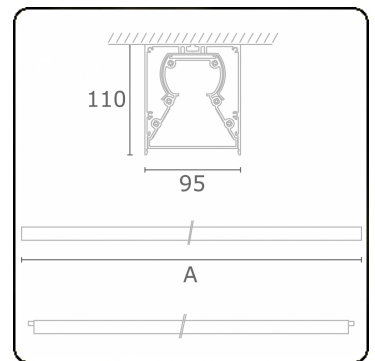

**Photometric details**

CIE Fluxcode	48 78 94 100 61
--------------	-----------------

**Dimensions**

A	1864 mm
---	---------

**Remarks**

Ceiling luminaire - Surface-mounted - HO 325mA - transit wiring - RAL