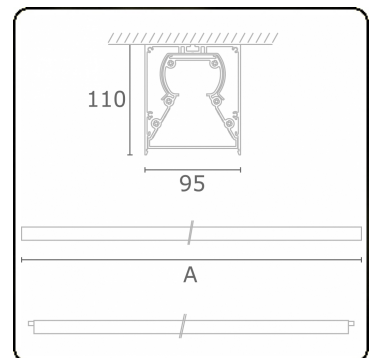

Tube 90 - Surfaced - HO 325mA - transit wired - RAL
35.39131653-9999

Fixture details

Mounting	Ceiling
Light emission	Direct
Fitting cover	satin diffusor
Protection rate	IP 65
Housing	Aluminium/Polycarbonate
Finish	RAL colour at your choice
Certificates	CE, ISO 9001

Photometric details

CIE Fluxcode	48 78 94 100 61
--------------	-----------------

Dimensions

A	1864 mm
---	---------

Remarks

Ceiling luminaire - Surface-mounted - HO 325mA - transit wiring - RAL

ENERGY

Verrijgbaar op aanvraag.