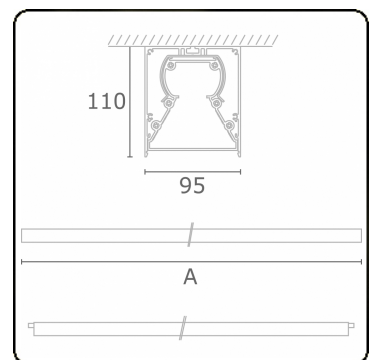

Tube 90 - Surfaced - HO 325mA - transit wired - RAL
35.39131644-9999

Fixture details

Mounting	Ceiling
Light emission	Direct
Fitting cover	satin diffusor
Protection rate	IP 65
Housing	Aluminium/Polycarbonate
Finish	RAL colour at your choice
Certificates	CE, ISO 9001

Photometric details

CIE Fluxcode	48 78 94 100 61
--------------	-----------------

Dimensions

A	1584 mm
---	---------

Remarks

Ceiling luminaire - Surface-mounted - HO 325mA - transit wiring - RAL

ENERGY

Verrijgbaar op aanvraag.