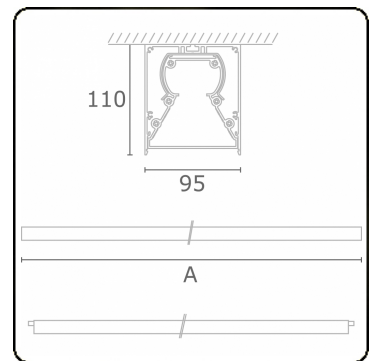

Tube 90 - Surfaced - HO 325mA - transit wired - RAL
35.39131654-9999

Fixture details

Mounting	Ceiling
Light emission	Direct
Fitting cover	satin diffusor
Protection rate	IP 65
Housing	Aluminium/Polycarbonate
Finish	RAL colour at your choice
Certificates	CE, ISO 9001

Photometric details

CIE Fluxcode	48 78 94 100 61
--------------	-----------------

Dimensions

A	1864 mm
---	---------

Remarks

Ceiling luminaire - Surface-mounted - HO 325mA - transit wiring - RAL

ENERGY

Verrijgbaar op aanvraag.